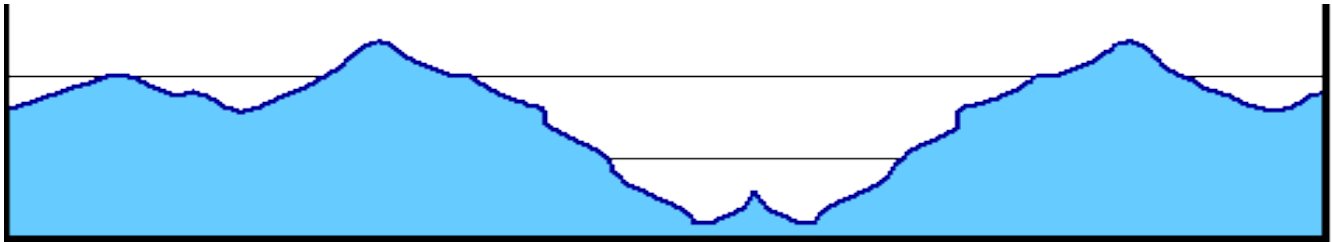

### TT Bike event

An opportunity to try out the 2016 National Men's 10 mile TT course.

The event will include Target Times which are Based On Riders "Boasting Times" (Line One) + Adding in the Data Power Output Figures! Then Formulated Using "The Brennan Fudge Factor", award also for the GPM at Rake.